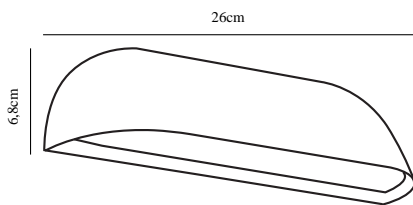

FRONT 26 | WALL LIGHTING | WHITE

84081001

nordlux®

Voltage (V): 230 Volt
IP degree if the fixture includes two types of IP degree: IP44
Class (Class I, Class II, Class III): Class 1 (Earth contact)
Lampholder type (eg, E27/E14, etc): LED Module
Parallel connection possible?: True

Primary material: Metal
Secondary material: Plastic
Color of the Glass: Opal white

Color: White
Height (cm): 6.8
Width (cm): 26
Projection (cm): 6.8

EAN: 5701581341180
TUN: 1848128
Item Number: 84081001
Pcs Per Master Carton: 3

Sales Box Height (cm): 7
Sales Box Width(cm): 17
Sales Box Depth (cm): 8
Sales Box Volume m³ : 0.001
Net weight of the luminaire (kg): 0.455

Useful Lumen (lm): 650
Color Temperature (K): 3000
Ra-value : 80
Lifetime (h): 25000
Spread Angle (°) (beam angle of luminaire): 0
Candela (cd) (for directional lamp only): 0
Energy Class: F