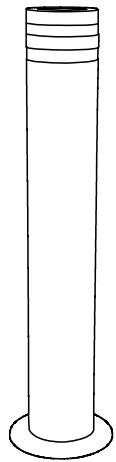

FOCUS | GARDEN LIGHTING | ANTHRACITE

874863

nordlux®

Voltage (V): 230 Volt
IP degree if the fixture includes two types of IP degree: IP44
Maximum compatible bulb wattage (W): 60W
Class (Class I, Class II, Class III): Class 1 (Earth contact)
Lampholder type (eg, E27/E14, etc): E27
Parallel connection possible?: False

Primary material: Metal
Secondary material: Plastic
Color of the Glass: Clear

Color: Anthracite
Height (cm): 63
Base Dimension (cm): 16
EAN: 7057388748638
TUN: 1418898
Item Number: 874863

Pcs Per Master Carton: 2
Sales Box Height (cm): 66.5
Sales Box Width(cm): 16.5
Sales Box Depth (cm): 16.5
Sales Box Volume m³ : 0.0181
Net weight of the luminaire (kg): 1.9

Outdoor garden light with a modern look. The light fits any garden with its stylish and subtle look. The series also features a smaller garden light and two different wall lights.