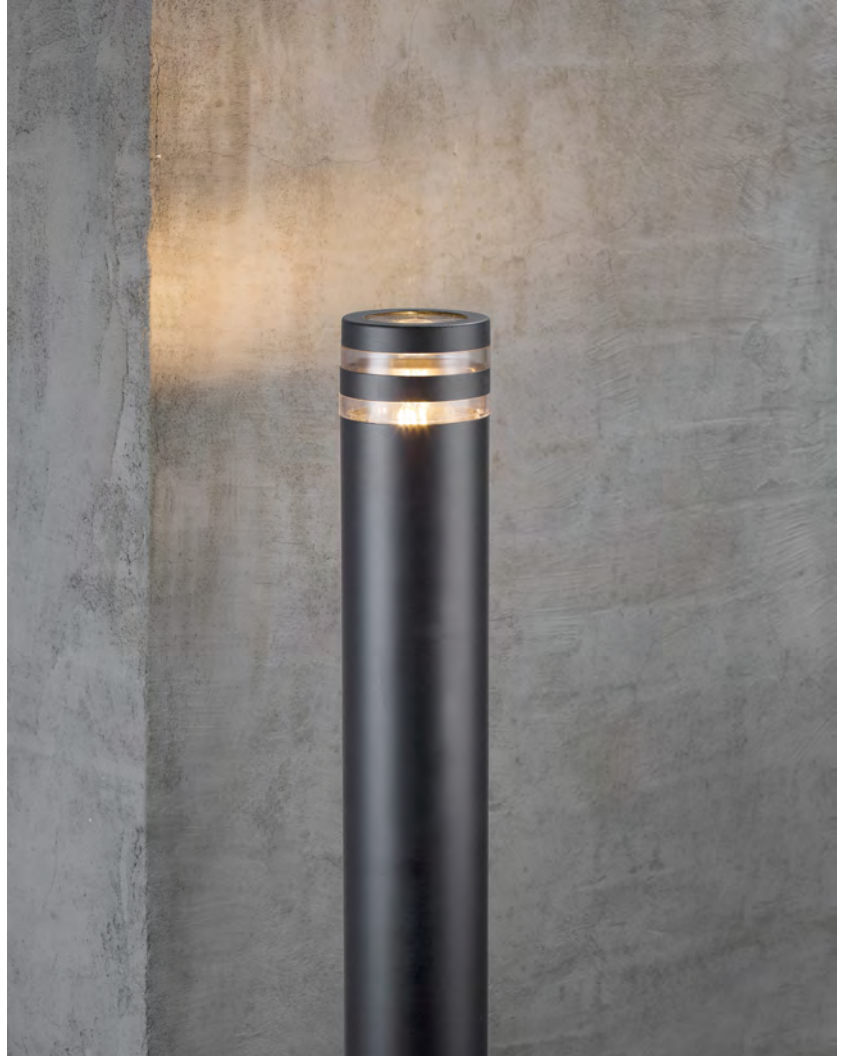

FOCUS | GARDEN LIGHTING | ANTHRACITE

874863

nordlux®

Voltage (V): 230 Volt
IP degree if the fixture includes two types of IP degree: IP44
Maximum compatible bulb wattage (W): 60W
Class (Class I, Class II, Class III): Class 1 (Earth contact)
Lampholder type (eg, E27/E14, etc): E27
Parallel connection possible?: False

Primary material: Metal
Secondary material: Plastic
Color of the Glass: Clear

Color: Anthracite
Height (cm): 63
Base Dimension (cm): 16
EAN: 7057388748638
TUN: 1418898
Item Number: 874863

Pcs Per Master Carton: 2
Sales Box Height (cm): 66.5
Sales Box Width(cm): 16.5
Sales Box Depth (cm): 16.5
Sales Box Volume m³ : 0.0181
Net weight of the luminaire (kg): 1.9

Outdoor garden light with a modern look. The light fits any garden with its stylish and subtle look. The series also features a smaller garden light and two different wall lights.