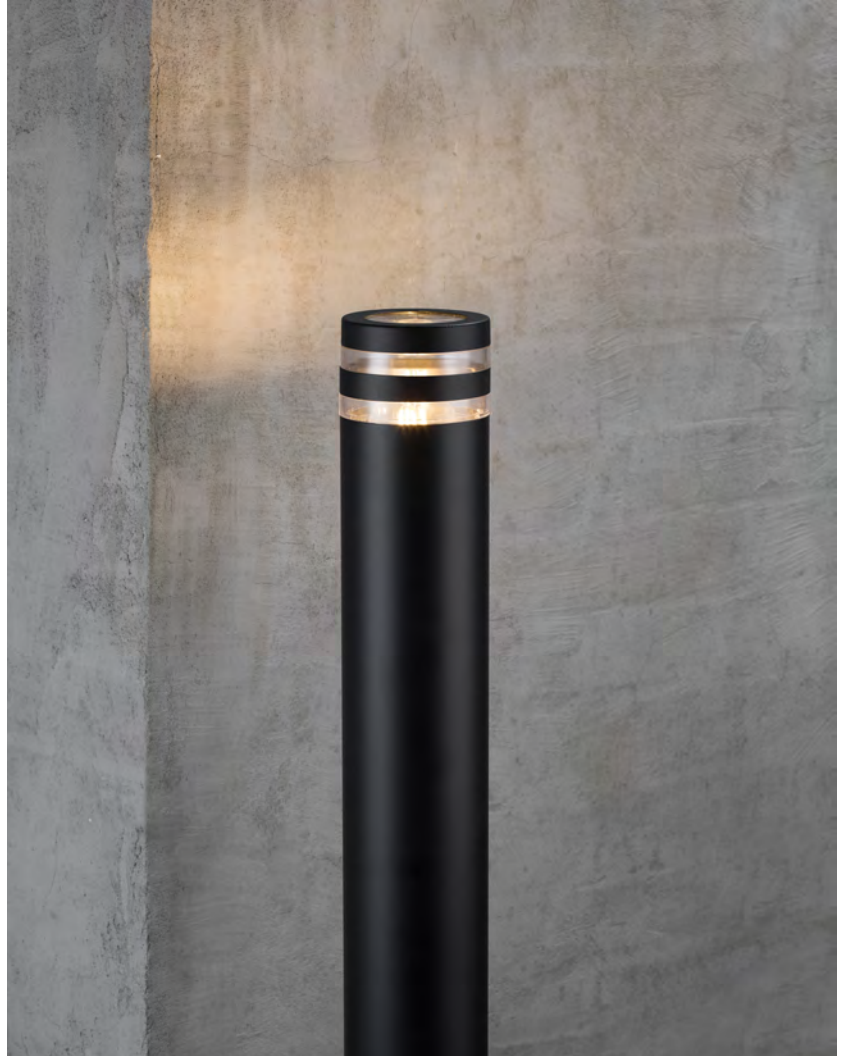

FOCUS | GARDEN LIGHTING | BLACK

874823

nordlux®

Voltage (V): 230 Volt
IP degree if the fixture includes two types of IP degree: IP44
Maximum compatible bulb wattage (W): 60W
Class (Class I, Class II, Class III): Class 1 (Earth contact)
Lampholder type (eg, E27/E14, etc): E27
Parallel connection possible?: False

Primary material: Metal
Secondary material: Plastic
Color of the Glass: Clear

Color: Black
Height (cm): 65
Base Dimension (cm): 16
EAN: 7057388748232
TUN: 1418903
Item Number: 874823

Pcs Per Master Carton: 2
Sales Box Height (cm): 66.5
Sales Box Width(cm): 16.5
Sales Box Depth (cm): 16.5
Sales Box Volume m³ : 0.0181
Net weight of the luminaire (kg): 1.9

Outdoor garden light with a modern look. The light fits any garden with its stylish and subtle look. The series also features a smaller garden light and two different wall lights.