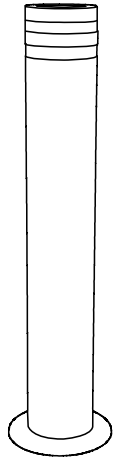

FOCUS | GARDEN LIGHTING | BLACK

874823

nordlux®

Voltage (V): 230 Volt
IP degree if the fixture includes two types of IP degree: IP44
Maximum compatible bulb wattage (W): 60W
Class (Class I, Class II, Class III): Class 1 (Earth contact)
Lampholder type (eg, E27/E14, etc): E27
Parallel connection possible?: False

Primary material: Metal
Secondary material: Plastic
Color of the Glass: Clear

Color: Black
Height (cm): 65
Base Dimension (cm): 16
EAN: 7057388748232
TUN: 1418903
Item Number: 874823

Pcs Per Master Carton: 2
Sales Box Height (cm): 66.5
Sales Box Width(cm): 16.5
Sales Box Depth (cm): 16.5
Sales Box Volume m³ : 0.0181
Net weight of the luminaire (kg): 1.9

Outdoor garden light with a modern look. The light fits any garden with its stylish and subtle look. The series also features a smaller garden light and two different wall lights.