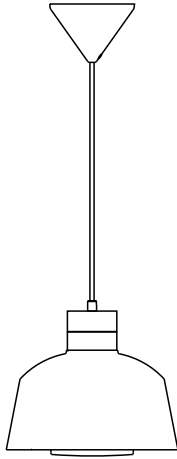

EMMA 25 | PENDANTS/SUSPENDED LIGHTING |

nordlux®

BLACK

48853003

Voltage (V): 230 Volt
IP degree if the fixture includes
two types of IP degree: IP20
Maximum compatible bulb
wattage (W): 10W
Class (Class I, Class II, Class III):
Class 2 (Double isolated)
Lampholder type (eg, E27/E14,
etc): GU10
Dimmerable: Yes with compatible
bulb

Primary material: Metal
Secondary material: Glass
Color of the Glass: Opal white
Color of the cable: Black
Length of the cable (cm): 200
Is the cable replaceable: False

Color: Black
Shade Diameter (cm): 25
Shade Height (cm): 23
EAN: 5701581463080
TUN: 2042371
Item Number: 48853003
Pcs Per Master Carton: 3

Sales Box Height (cm): 27
Sales Box Width(cm): 29
Sales Box Depth (cm): 29
Sales Box Volume m³ : 0.0227
Net weight of the luminaire (kg):
0.5

Emma is a modern series in which the design creates an innovative lighting effect. Through the beautiful surface of the opal glass at the top of the lamp, the light flows softly and warmly out into the room.

The light source is hidden under an elegant glass dome, which is a beautiful detail in the design and simultaneously contributes to a warm and cosy lighting.