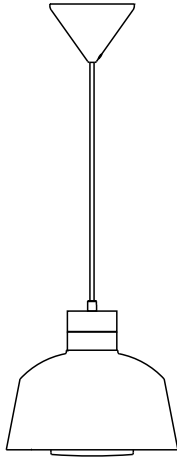

EMMA 25 | PENDANTS/SUSPENDED LIGHTING |

nordlux®

WHITE

48853001

Voltage (V): 230 Volt
IP degree if the fixture includes
two types of IP degree: IP20
Maximum compatible bulb
wattage (W): 10W
Class (Class I, Class II, Class III):
Class 2 (Double isolated)
Lampholder type (eg, E27/E14,
etc): GU10
Dimmerable: Yes with compatible
bulb

Primary material: Metal
Secondary material: Glass
Color of the Glass: Opal white
Color of the cable: White
Length of the cable (cm): 200
Is the cable replaceable: False

Color: White
Shade Diameter (cm): 25
Shade Height (cm): 23
EAN: 5701581462984
TUN: 2042370
Item Number: 48853001
Pcs Per Master Carton: 3

Sales Box Height (cm): 27
Sales Box Width(cm): 29
Sales Box Depth (cm): 29
Sales Box Volume m³ : 0.0227
Net weight of the luminaire (kg):
0.5

Emma is a modern series in which the design creates an innovative lighting effect. Through the beautiful surface of the opal glass at the top of the lamp, the light flows softly and warmly out into the room.

The light source is hidden under an elegant glass dome, which is a beautiful detail in the design and simultaneously contributes to a warm and cosy lighting.