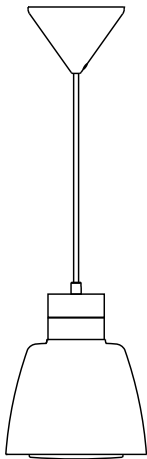

EMMA 18 | PENDANTS/SUSPENDED LIGHTING | BLACK

nordlux®

48843003

Voltage (V): 230 Volt
IP degree if the fixture includes
two types of IP degree: IP20
Maximum compatible bulb
wattage (W): 10W
Class (Class I, Class II, Class III):
Class 2 (Double isolated)
Lampholder type (eg, E27/E14,
etc): GU10
Dimmerable: Yes with compatible
bulb

Primary material: Metal
Secondary material: Glass
Color of the Glass: Opal white
Color of the cable: Black
Length of the cable (cm): 200
Is the cable replaceable: False

Color: Black
Shade Diameter (cm): 18
Shade Height (cm): 23
EAN: 5701581462885
TUN: 2042369
Item Number: 48843003
Pcs Per Master Carton: 3

Sales Box Height (cm): 27
Sales Box Width(cm): 22
Sales Box Depth (cm): 22
Sales Box Volume m³ : 0.0131
Net weight of the luminaire (kg):
0.3

Emma is a modern series in which the design creates an innovative lighting effect. Through the beautiful surface of the opal glass at the top of the lamp, the light flows softly and warmly out into the room.

The light source is hidden under an elegant glass dome, which is a beautiful detail in the design and simultaneously contributes to a warm and cosy lighting.