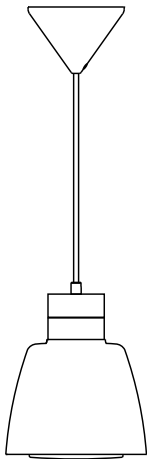

EMMA 18 | PENDANTS/SUSPENDED LIGHTING |

nordlux®

WHITE

48843001

Voltage (V): 230 Volt
IP degree if the fixture includes
two types of IP degree: IP20
Maximum compatible bulb
wattage (W): 10W
Class (Class I, Class II, Class III):
Class 2 (Double isolated)
Lampholder type (eg, E27/E14,
etc): GU10
Dimmerable: Yes with compatible
bulb

Primary material: Metal
Secondary material: Glass
Color of the Glass: Opal white
Color of the cable: White
Length of the cable (cm): 200
Is the cable replaceable: False

Color: White
Shade Diameter (cm): 18
Shade Height (cm): 23
EAN: 5701581462786
TUN: 2042368
Item Number: 48843001
Pcs Per Master Carton: 3

Sales Box Height (cm): 27
Sales Box Width(cm): 22
Sales Box Depth (cm): 22
Sales Box Volume m³ : 0.0131
Net weight of the luminaire (kg):
0.3

Emma is a modern series in which the design creates an innovative lighting effect. Through the beautiful surface of the opal glass at the top of the lamp, the light flows softly and warmly out into the room.

The light source is hidden under an elegant glass dome, which is a beautiful detail in the design and simultaneously contributes to a warm and cosy lighting.