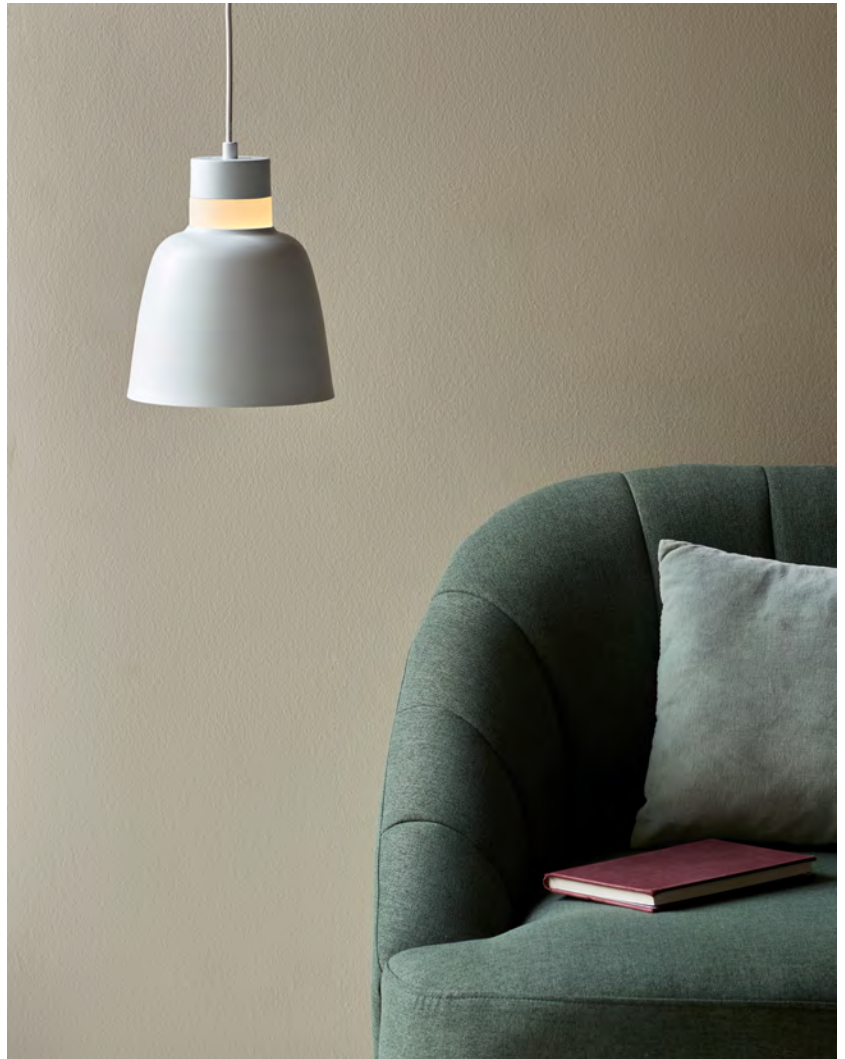

EMMA 18 | PENDANTS/SUSPENDED LIGHTING |

nordlux®

WHITE

48843001

Voltage (V): 230 Volt
IP degree if the fixture includes
two types of IP degree: IP20
Maximum compatible bulb
wattage (W): 10W
Class (Class I, Class II, Class III):
Class 2 (Double isolated)
Lampholder type (eg, E27/E14,
etc): GU10
Dimmerable: Yes with compatible
bulb

Primary material: Metal
Secondary material: Glass
Color of the Glass: Opal white
Color of the cable: White
Length of the cable (cm): 200
Is the cable replaceable: False

Color: White
Shade Diameter (cm): 18
Shade Height (cm): 23
EAN: 5701581462786
TUN: 2042368
Item Number: 48843001
Pcs Per Master Carton: 3

Sales Box Height (cm): 27
Sales Box Width(cm): 22
Sales Box Depth (cm): 22
Sales Box Volume m³ : 0.0131
Net weight of the luminaire (kg):
0.3

Emma is a modern series in which the design creates an innovative lighting effect. Through the beautiful surface of the opal glass at the top of the lamp, the light flows softly and warmly out into the room.

The light source is hidden under an elegant glass dome, which is a beautiful detail in the design and simultaneously contributes to a warm and cosy lighting.