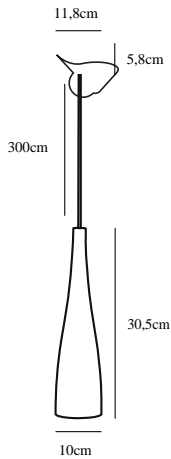

EMBLA | PENDANTS/SUSPENDED LIGHTING

45703047

nordlux®

Voltage (V): 230 Volt
IP degree if the fixture includes two types of IP degree: IP20
Maximum compatible bulb wattage (W): 40W
Class (Class I, Class II, Class III): Class 2 (Double isolated)
Lampholder type (eg, E27/E14, etc): E27

Height (cm): 30.5
Shade Diameter (cm): 10
EAN: 5701581368385
TUN: 1902344
Item Number: 45703047

Pcs Per Master Carton: 3
Sales Box Height (cm): 14
Sales Box Width(cm): 14
Sales Box Depth (cm): 34
Sales Box Volume m³ : 0.0067
Net weight of the luminaire (kg): 0.68

Primary material: Glass
Color of the Glass: Smoked
Color of the cable: Black
Length of the cable (cm): 300
Is the cable replaceable: False

• Glass • Soft contemporary style

Stylish pendant from Nordlux in beautiful glass. The glass pendant features a beautiful black fabric-covered cord that lends a cool look to your home.