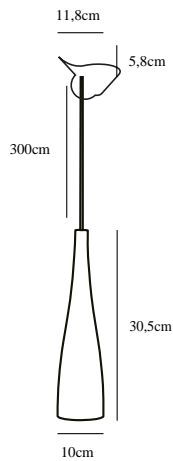

EMBLA | PENDANTS/SUSPENDED LIGHTING

45703001

nordlux®

Voltage (V): 230 Volt
IP degree if the fixture includes two types of IP degree: IP20
Maximum compatible bulb wattage (W): 40W
Class (Class I, Class II, Class III): Class 2 (Double isolated)
Lampholder type (eg, E27/E14, etc): E27
Dimmerable: Yes with compatible bulb

Primary material: Glass
Color of the Glass: White
Color of the cable: White
Length of the cable (cm): 300
Is the cable replaceable: False

Height (cm): 30.5
Shade Diameter (cm): 10
EAN: 5701581368286
TUN: 1902340
Item Number: 45703001
Pcs Per Master Carton: 3

Sales Box Height (cm): 14
Sales Box Width(cm): 14
Sales Box Depth (cm): 34
Sales Box Volume m³ : 0.0067
Net weight of the luminaire (kg): 0.68

• Glass • Soft contemporary style

Stylish pendant from Nordlux in beautiful glass. The glass pendant features a beautiful white fabric-covered cord that lends a cool look to your home.