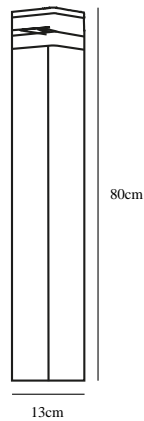

# ELM | GARDEN LIGHTING | BLACK

45348003

nordlux®

Voltage (V): 230 Volt  
IP degree if the fixture includes  
two types of IP degree: IP44  
Maximum compatible bulb  
wattage (W): 20W  
Class (Class I, Class II, Class III):  
Class 2 (Double isolated)  
Lampholder type (eg, E27/E14,  
etc): E27  
Parallel connection possible?:  
True

Color: Black  
Height (cm): 80  
Width (cm): 13  
EAN: 5701581382985  
TUN: 1975311  
Item Number: 45348003  
Pcs Per Master Carton: 3

Sales Box Height (cm): 81  
Sales Box Width(cm): 14  
Sales Box Depth (cm): 14  
Sales Box Volume m<sup>3</sup> : 0.0159  
Net weight of the luminaire (kg):  
1.836

Primary material: Aluminium  
Secondary material: Plastic  
Color of the Glass: Clear

• Build-in parallel connection • Build-in parallel connection

The Elm series resulted from a successful attempt to create outdoor lighting that was both modern and decorative. The rigid form combined with the soft, warm, welcoming light, offers a powerful contrast that makes Elm both beautiful and admirable.