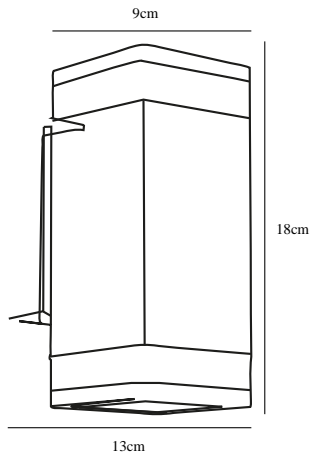

ELM DOUBLE | WALL LIGHTING | BLACK

45331003

nordlux®

Voltage (V): 230 Volt
IP degree if the fixture includes two types of IP degree: IP44
Maximum compatible bulb wattage (W): 2X20W
Class (Class I, Class II, Class III): Class 1 (Earth contact)
Lampholder type (eg, E27/E14, etc): GU10
Parallel connection possible?: True

Color: Black
Height (cm): 23.4
Width (cm): 9
Tube Diameter (cm): 2.9
Projection (cm): 13
EAN: 5701581382787
TUN: 1975310
Item Number: 45331003

Pcs Per Master Carton: 3
Sales Box Height (cm): 24.2
Sales Box Width(cm): 9.5
Sales Box Depth (cm): 13.5
Sales Box Volume m³ : 0.0031
Net weight of the luminaire (kg): 0.769