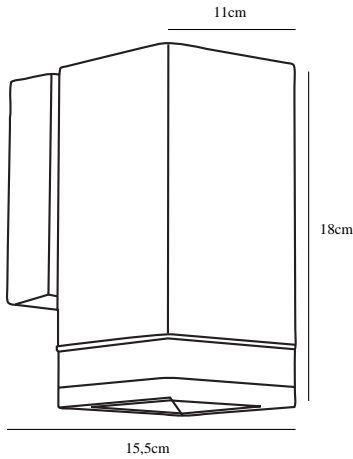

ELM SINGLE | WALL LIGHTING | BLACK

45321003

nordlux®

Voltage (V): 230 Volt
IP degree if the fixture includes
two types of IP degree: IP44
Maximum compatible bulb
wattage (W): 20W
Class (Class I, Class II, Class III):
Class 1 (Earth contact)
Lampholder type (eg, E27/E14,
etc): GU10
Parallel connection possible?:
True

Color: Black
Height (cm): 18
Width (cm): 11
Projection (cm): 15.5
EAN: 5701581382589
TUN: 1975309
Item Number: 45321003

Pcs Per Master Carton: 3
Sales Box Height (cm): 19
Sales Box Width(cm): 10
Sales Box Depth (cm): 14
Sales Box Volume m³ : 0.0027
Net weight of the luminaire (kg):
0.657