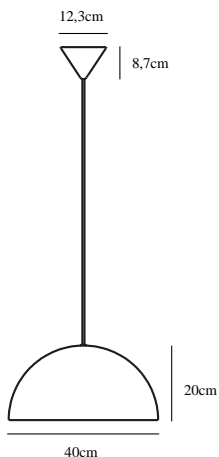

ELLEN 40 | PENDANTS/SUSPENDED LIGHTING | BLACK

nordlux®

48573003

Voltage (V): 230 Volt
IP degree if the fixture includes two types of IP degree: IP20
Maximum compatible bulb wattage (W): 40W
Class (Class I, Class II, Class III): Class 2 (Double isolated)
Lampholder type (eg, E27/E14, etc): E27
Dimmerable: Yes with compatible bulb

Primary material: Metal
Secondary material: Plastic
Color of the cable: Black
Length of the cable (cm): 200
Is the cable replaceable: False

Color: Black
Shade Diameter (cm): 40
Shade Height (cm): 20
EAN: 5701581458680
TUN: 2042327
Item Number: 48573003
Pcs Per Master Carton: 2

Sales Box Height (cm): 23.5
Sales Box Width(cm): 41
Sales Box Depth (cm): 41
Sales Box Volume m³ : 0.0395
Net weight of the luminaire (kg): 1.8

• Contemporary and simple style • Contemporary and simple style