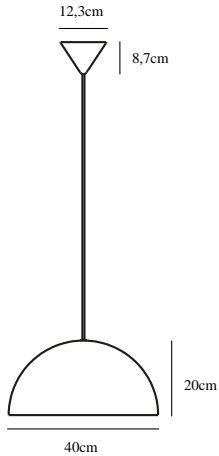

ELLEN 40 | PENDANTS/SUSPENDED LIGHTING |

nordlux®

WHITE

48573001

Voltage (V): 230 Volt
IP degree if the fixture includes two types of IP degree: IP20
Maximum compatible bulb wattage (W): 40W
Class (Class I, Class II, Class III): Class 2 (Double isolated)
Lampholder type (eg, E27/E14, etc): E27
Dimmerable: Yes with compatible bulb

Primary material: Metal
Secondary material: Plastic
Color of the cable: White
Length of the cable (cm): 200
Is the cable replaceable: False

Color: White
Shade Diameter (cm): 40
Shade Height (cm): 20
EAN: 5701581458581
TUN: 2042326
Item Number: 48573001
Pcs Per Master Carton: 2

Sales Box Height (cm): 23.5
Sales Box Width(cm): 41
Sales Box Depth (cm): 41
Sales Box Volume m³ : 0.0395
Net weight of the luminaire (kg): 1.8

• Contemporary and simple style • Contemporary and simple style