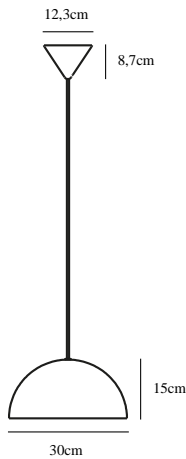

ELLEN 30 | PENDANTS/SUSPENDED LIGHTING | BLACK

nordlux®

48563003

Voltage (V): 230 Volt
IP degree if the fixture includes two types of IP degree: IP20
Maximum compatible bulb wattage (W): 40W
Class (Class I, Class II, Class III): Class 2 (Double isolated)
Lampholder type (eg, E27/E14, etc): E27
Dimmerable: Yes with compatible bulb

Primary material: Metal
Secondary material: Plastic
Color of the cable: Black
Length of the cable (cm): 200
Is the cable replaceable: False

Color: Black
Shade Diameter (cm): 30
Shade Height (cm): 15
EAN: 5701581458482
TUN: 2042325
Item Number: 48563003
Pcs Per Master Carton: 3

Sales Box Height (cm): 18
Sales Box Width(cm): 31
Sales Box Depth (cm): 31
Sales Box Volume m³ : 0.0173
Net weight of the luminaire (kg): 1

• Contemporary and simple style • Contemporary and simple style