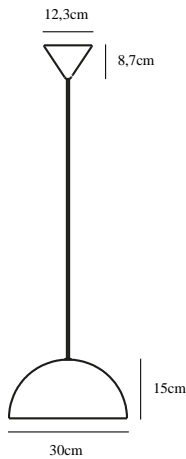

ELLEN 30 | PENDANTS/SUSPENDED LIGHTING |

nordlux®

WHITE

48563001

Voltage (V): 230 Volt
IP degree if the fixture includes two types of IP degree: IP20
Maximum compatible bulb wattage (W): 40W
Class (Class I, Class II, Class III): Class 2 (Double isolated)
Lampholder type (eg, E27/E14, etc): E27
Dimmerable: Yes with compatible bulb

Primary material: Metal
Secondary material: Plastic
Color of the cable: White
Length of the cable (cm): 200
Is the cable replaceable: False

Color: White
Shade Diameter (cm): 30
Shade Height (cm): 15
EAN: 5701581463066
TUN: 2042324
Item Number: 48563001
Pcs Per Master Carton: 3

Sales Box Height (cm): 18
Sales Box Width(cm): 31
Sales Box Depth (cm): 31
Sales Box Volume m³ : 0.0173
Net weight of the luminaire (kg): 1

• Contemporary and simple style • Contemporary and simple style