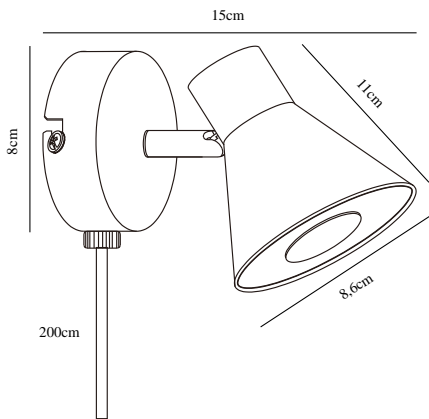

EIK | WALL LIGHTING | GREY

45761010

nordlux®

Voltage (V): 230 Volt
IP degree if the fixture includes
two types of IP degree: IP20
Maximum compatible bulb
wattage (W): 35W
Class (Class I, Class II, Class III):
Class 2 (Double isolated)
Lampholder type (eg, E27/E14,
etc): GU10
Dimmerable: Yes with compatible
bulb
Switch placement: On the cable

Color: Grey
Height (cm): 11
Shade Diameter (cm): 8.6
Projection (cm): 15
EAN: 5701581369580
TUN: 1902425
Item Number: 45761010
Pcs Per Master Carton: 3

Sales Box Height (cm): 10
Sales Box Width(cm): 12
Sales Box Depth (cm): 14
Sales Box Volume m³ : 0.0017
Net weight of the luminaire (kg):
0.32

Primary material: Metal
Color of the cable: Black
Length of the cable (cm): 200
Is the cable replaceable: True

• Contemporary and simple style

In all its simplicity, The Eik series is still extremely decorative. The shape of the shade creates a pleasant illuminating surface for a comfortable and beautiful glow. An obvious ease arises between the shade and the frame, and the adjustable shade on the table lamp results in a flexible design.