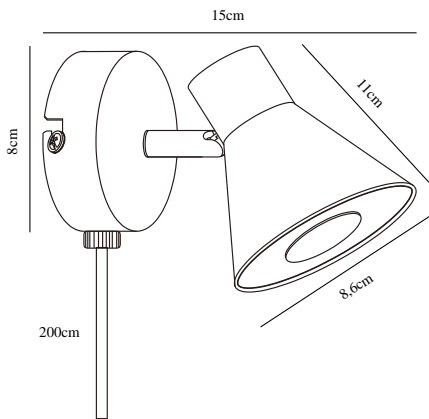

EIK | WALL LIGHTING | WHITE

45761001

nordlux®

Voltage (V): 230 Volt
IP degree if the fixture includes
two types of IP degree: IP20
Maximum compatible bulb
wattage (W): 35W
Class (Class I, Class II, Class III):
Class 2 (Double isolated)
Lampholder type (eg, E27/E14,
etc): GU10
Dimmerable: Yes with compatible
bulb
Switch placement: On the cable

Color: White
Height (cm): 11
Shade Diameter (cm): 8.6
Projection (cm): 15

EAN: 5701581369481
TUN: 1902422
Item Number: 45761001
Pcs Per Master Carton: 3

Sales Box Height (cm): 10
Sales Box Width(cm): 12
Sales Box Depth (cm): 14
Sales Box Volume m³ : 0.0017
Net weight of the luminaire (kg):
0.32

Primary material: Metal
Color of the cable: White
Length of the cable (cm): 200
Is the cable replaceable: True

• Contemporary and simple style

In all its simplicity, The Eik series is still extremely decorative. The shape of the shade creates a pleasant illuminating surface for a comfortable and beautiful glow. An obvious ease arises between the shade and the frame, and the adjustable shade on the table lamp results in a flexible design.

Discreet and practical spotlight fixture with a single spotlight in white. This spotlight can be placed in different locations in the home and create focus or cosiness depending on how it is placed.