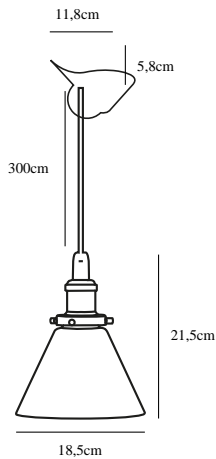

DIAS | PENDANTS/SUSPENDED LIGHTING

45823027

nordlux®

Voltage (V): 230 Volt
IP degree if the fixture includes two types of IP degree: IP20
Maximum compatible bulb wattage (W): 60W
Class (Class I, Class II, Class III): Class 2 (Double isolated)
Lampholder type (eg, E27/E14, etc): E27
Dimmerable: Yes with compatible bulb

Primary material: Glass
Color of the Glass: Amber
Color of the cable: Black
Length of the cable (cm): 300
Is the cable replaceable: False

Height (cm): 21.5
Shade Diameter (cm): 18.5
EAN: 5701581370586
TUN: 1902354
Item Number: 45823027
Pcs Per Master Carton: 3

Sales Box Height (cm): 18
Sales Box Width(cm): 23
Sales Box Depth (cm): 23
Sales Box Volume m³ : 0.0095
Net weight of the luminaire (kg): 0.72

• Industrial style

Beautifully designed pendant made from the finest, browned glass. Place the pendant above a side table near the sofa or suspend it above the dining table in combination with other small pendants. The perfect pendant for the design-conscious home.