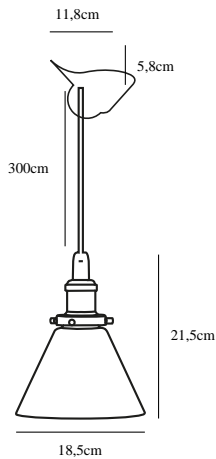

DIAS | PENDANTS/SUSPENDED LIGHTING

45823000

nordlux®

Voltage (V): 230 Volt
IP degree if the fixture includes two types of IP degree: IP20
Maximum compatible bulb wattage (W): 60W
Class (Class I, Class II, Class III): Class 2 (Double isolated)
Lampholder type (eg, E27/E14, etc): E27
Dimmerable: Yes with compatible bulb

Primary material: Glass
Color of the Glass: Clear
Color of the cable: Black
Length of the cable (cm): 300
Is the cable replaceable: False

Height (cm): 21.5
Shade Diameter (cm): 18.5
EAN: 5701581370487
TUN: 1902353
Item Number: 45823000
Pcs Per Master Carton: 3

Sales Box Height (cm): 18
Sales Box Width(cm): 23
Sales Box Depth (cm): 23
Sales Box Volume m³ : 0.0095
Net weight of the luminaire (kg): 0.72

• Industrial style

Beautifully designed pendant made of the finest clear glass. Place the pendant above a side table near the sofa or suspend it above the dining table in combination with other small pendants. The perfect pendant for the design-conscious home.