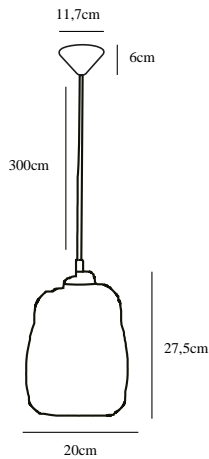

# DILLON | PENDANTS/SUSPENDED LIGHTING

46473047

nordlux®

Voltage (V): 230 Volt  
IP degree if the fixture includes two types of IP degree: IP20  
Maximum compatible bulb wattage (W): 60W  
Class (Class I, Class II, Class III): Class 2 (Double isolated)  
Lampholder type (eg, E27/E14, etc): E27  
Dimmerable: Yes with compatible bulb

Primary material: Glass  
Color of the Glass: Smoked  
Color of the cable: Black  
Length of the cable (cm): 300  
Is the cable replaceable: False

Height (cm): 27.5  
Shade Diameter (cm): 20  
EAN: 5701581405288  
TUN: 1973672  
Item Number: 46473047  
Pcs Per Master Carton: 3

Sales Box Height (cm): 29  
Sales Box Width(cm): 24  
Sales Box Depth (cm): 24  
Sales Box Volume m<sup>3</sup> : 0.0167  
Net weight of the luminaire (kg): 1.1

• Glass • Soft classic style

Dillon is a decorative glass pendant and the choice of materials and the light, organic design give the lamp aspects of great craftsmanship. The fixture is surrounded by transparent grey glass, which gives the light a beautiful glow.