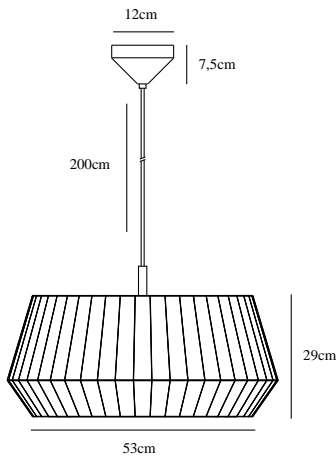

## BEIGE

2112373009

Voltage (V): 230 Volt  
IP degree if the fixture includes two types of IP degree: IP20  
Maximum compatible bulb wattage (W): 60W  
Class (Class I, Class II, Class III): Class 2 (Double isolated)  
Lampholder type (eg, E27/E14, etc): E27

Primary material: Textile  
Secondary material: Metal  
Color of the cable: Black  
Length of the cable (cm): 200  
Is the cable replaceable: False

Color: Beige  
Height (cm): 29  
Width (cm): 53  
Shade Diameter (cm): 53  
Length (cm): 53  
EAN: 5704924005541  
TUN: 2148653  
Item Number: 2112373009

Pcs Per Master Carton: 2  
Sales Box Height (cm): 53.5  
Sales Box Width (cm): 53.5  
Sales Box Depth (cm): 23.5  
Sales Box Volume m<sup>3</sup> : 0.0673  
Net weight of the luminaire (kg): 1.22