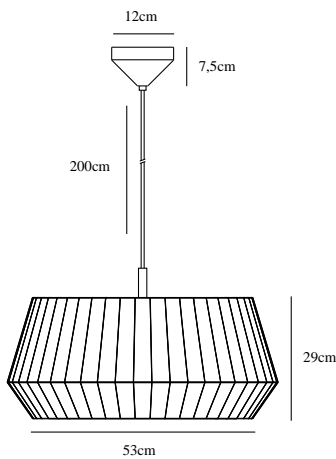

DICTE 53 | PENDANTS/SUSPENDED LIGHTING |

nordlux®

WHITE

2112373001

Voltage (V): 230 Volt
IP degree if the fixture includes two types of IP degree: IP20
Maximum compatible bulb wattage (W): 60W
Class (Class I, Class II, Class III): Class 2 (Double isolated)
Lampholder type (eg, E27/E14, etc): E27

Primary material: Textile
Secondary material: Metal
Color of the cable: Black
Length of the cable (cm): 200
Is the cable replaceable: False

Color: White
Height (cm): 29
Width (cm): 53
Shade Diameter (cm): 53
Length (cm): 53

EAN: 5704924005534
TUN: 2148654
Item Number: 2112373001

Pcs Per Master Carton: 2
Sales Box Height (cm): 53.5
Sales Box Width (cm): 53.5
Sales Box Depth (cm): 23.5
Sales Box Volume m³ : 0.0673
Net weight of the luminaire (kg): 1.22