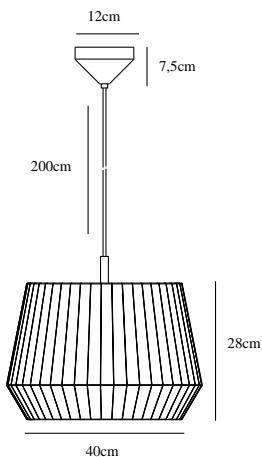

DICTE 40 | PENDANTS/SUSPENDED LIGHTING | BEIGE

nordlux®

2112353009

Voltage (V): 230 Volt
IP degree if the fixture includes two types of IP degree: IP20
Maximum compatible bulb wattage (W): 60W
Class (Class I, Class II, Class III): Class 2 (Double isolated)
Lampholder type (eg, E27/E14, etc): E27

Primary material: Textile
Secondary material: Metal
Color of the cable: Black
Length of the cable (cm): 200
Is the cable replaceable: False

Color: Beige
Height (cm): 33.7
Width (cm): 40
Shade Diameter (cm): 40
Length (cm): 40
EAN: 5704924005527
TUN: 2148655
Item Number: 2112353009

Pcs Per Master Carton: 2
Sales Box Height (cm): 41
Sales Box Width(cm): 41
Sales Box Depth (cm): 28.5
Sales Box Volume m³ : 0.0479
Net weight of the luminaire (kg): 0.94

- Soft and natural design • Cotton shade
- Soft and natural design