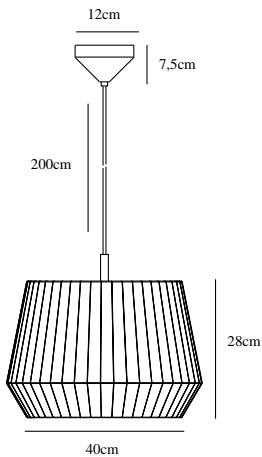

DICTE 40 | PENDANTS/SUSPENDED LIGHTING |

nordlux®

WHITE

2112353001

Voltage (V): 230 Volt
IP degree if the fixture includes two types of IP degree: IP20
Maximum compatible bulb wattage (W): 60W
Class (Class I, Class II, Class III): Class 2 (Double isolated)
Lampholder type (eg, E27/E14, etc): E27

Primary material: Textile
Secondary material: Metal
Color of the cable: Black
Length of the cable (cm): 200
Is the cable replaceable: False

Color: White
Height (cm): 33.7
Width (cm): 40
Shade Diameter (cm): 40
Length (cm): 40

EAN: 5704924005510
TUN: 2148657
Item Number: 2112353001

Pcs Per Master Carton: 2
Sales Box Height (cm): 41
Sales Box Width(cm): 41
Sales Box Depth (cm): 28.5
Sales Box Volume m³ : 0.0479
Net weight of the luminaire (kg): 0.94