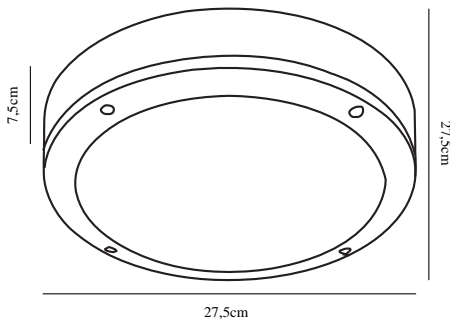

# DESI 28 28 | CEILING LIGHTING | BLACK

77646003

nordlux®

Voltage (V): 230 Volt  
IP degree if the fixture includes  
two types of IP degree: IP44  
Maximum compatible bulb  
wattage (W): 2X12W  
Class (Class I, Class II, Class III):  
Class 1 (Earth contact)  
Lampholder type (eg, E27/E14,  
etc): E27  
Parallel connection possible?:  
True

Primary material: Aluminium  
Secondary material: Plastic  
Color of the Glass: Opal white

Color: Black  
Shade Diameter (cm): 27.5  
Projection (cm): 7.5  
EAN: 5701581250987  
TUN: 1624388  
Item Number: 77646003

Pcs Per Master Carton: 3  
Sales Box Height (cm): 28  
Sales Box Width(cm): 8.5  
Sales Box Depth (cm): 28  
Sales Box Volume m<sup>3</sup> : 0.0067  
Net weight of the luminaire (kg):  
1.063