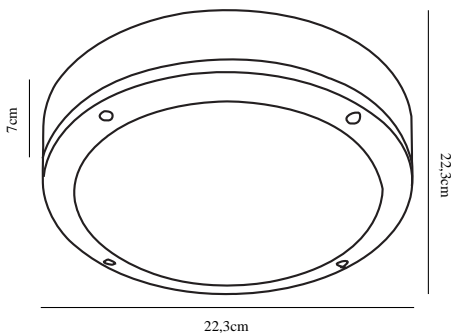

# DESI 22 22 | CEILING LIGHTING | BLACK

77636003

nordlux®

Voltage (V): 230 Volt  
IP degree if the fixture includes  
two types of IP degree: IP44  
Maximum compatible bulb  
wattage (W): 12W  
Class (Class I, Class II, Class III):  
Class 1 (Earth contact)  
Lampholder type (eg, E27/E14,  
etc): E27  
Parallel connection possible?:  
True

Primary material: Aluminium  
Secondary material: Plastic  
Color of the Glass: Opal white

Color: Black  
Shade Diameter (cm): 22.3  
Projection (cm): 7  
EAN: 5701581250888  
TUN: 1624387  
Item Number: 77636003

Pcs Per Master Carton: 3  
Sales Box Height (cm): 23  
Sales Box Width(cm): 8  
Sales Box Depth (cm): 23  
Sales Box Volume m<sup>3</sup> : 0.0042  
Net weight of the luminaire (kg):  
0.732