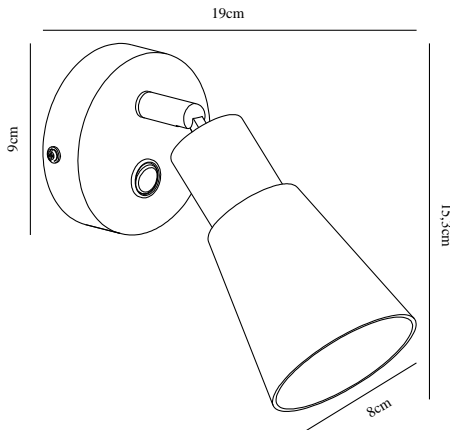

COLE | WALL LIGHTING | BLACK

2112991003

nordlux®

Voltage (V): 230 Volt
IP degree if the fixture includes two types of IP degree: IP20
Maximum compatible bulb wattage (W): 40W
Class (Class I, Class II, Class III): Class 2 (Double isolated)
Lampholder type (eg, E27/E14, etc): E14
Switch placement: On the fixture

Primary material: Metal
Secondary material: Glass
Color of the cable: Black
Length of the cable (cm): 150
Is the cable replaceable: True

Color: Black
Height (cm): 15.3
Width (cm): 9.5
Shade Diameter (cm): 8
Base Dimension (cm): 9.5
Length (cm): 19
Projection (cm): 19
Tilt Angle (°): 90
Turning Angle (°): 350

EAN: 5704924006098
TUN: 2148710
Item Number: 2112991003

Pcs Per Master Carton: 3
Sales Box Height (cm): 14.5
Sales Box Width(cm): 15
Sales Box Depth (cm): 10
Sales Box Volume m³ : 0.0022
Net weight of the luminaire (kg): 0.42