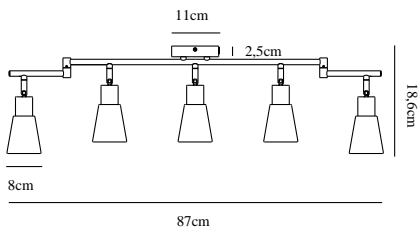

# COLE 5-SPOT | SPOTS | BLACK

2112950003

nordlux®

Voltage (V): 230 Volt  
IP degree if the fixture includes two types of IP degree: IP20  
Maximum compatible bulb wattage (W): 40W  
Class (Class I, Class II, Class III): Class 2 (Double isolated)  
Lampholder type (eg, E27/E14, etc): E14

Primary material: Metal  
Secondary material: Glass

Color: Black  
Height (cm): 18.6  
Width (cm): 87  
Shade Diameter (cm): 8  
Base Dimension (cm): 11  
Length (cm): 24.2  
Projection (cm): 24.2  
Tilt Angle (°): 90  
Turning Angle (°): 350

EAN: 5704924006159  
TUN: 2148784  
Item Number: 2112950003

Pcs Per Master Carton: 3  
Sales Box Height (cm): 78  
Sales Box Width(cm): 15  
Sales Box Depth (cm): 12  
Sales Box Volume m<sup>3</sup> : 0.014  
Net weight of the luminaire (kg): 1.506