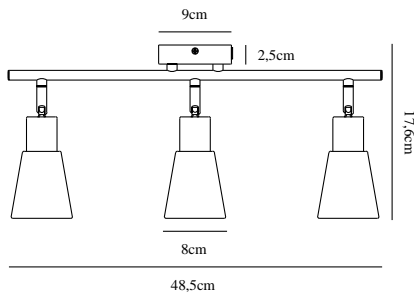

COLE 3-SPOT | SPOTS | BLACK

2112910003

nordlux®

Voltage (V): 230 Volt
IP degree if the fixture includes two types of IP degree: IP20
Maximum compatible bulb wattage (W): 40W
Class (Class I, Class II, Class III): Class 2 (Double isolated)
Lampholder type (eg, E27/E14, etc): E14

Primary material: Metal
Secondary material: Glass

Color: Black
Height (cm): 17.6
Width (cm): 48.5
Shade Diameter (cm): 8
Base Dimension (cm): 9
Length (cm): 21.3
Projection (cm): 21.3
Tilt Angle (°): 90
Turning Angle (°): 350

EAN: 5704924006135
TUN: 2148775
Item Number: 2112910003

Pcs Per Master Carton: 3
Sales Box Height (cm): 56.5
Sales Box Width(cm): 14.5
Sales Box Depth (cm): 11
Sales Box Volume m³ : 0.009
Net weight of the luminaire (kg): 0.883