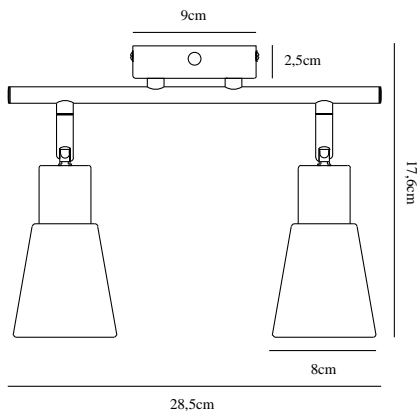

# COLE 2-SPOT | SPOTS | BLACK

2112890003

nordlux®

Voltage (V): 230 Volt  
IP degree if the fixture includes two types of IP degree: IP20  
Maximum compatible bulb wattage (W): 40W  
Class (Class I, Class II, Class III): Class 2 (Double isolated)  
Lampholder type (eg, E27/E14, etc): E14  
Switch placement: On the fixture

Color: Black  
Height (cm): 17.6  
Width (cm): 28.5  
Shade Diameter (cm): 8  
Base Dimension (cm): 0  
Length (cm): 21.3  
Projection (cm): 21.3  
Tilt Angle (°): 90  
Turning Angle (°): 350

Pcs Per Master Carton: 3  
Sales Box Height (cm): 38.5  
Sales Box Width (cm): 14.5  
Sales Box Depth (cm): 11  
Sales Box Volume m<sup>3</sup> : 0.0061  
Net weight of the luminaire (kg): 0.608

Primary material: Metal  
Secondary material: Glass  
Color of the cable: Black  
Length of the cable (cm): 150  
Is the cable replaceable: True

EAN: 5704924006111  
TUN: 2148770  
Item Number: 2112890003