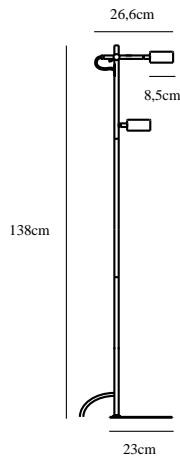

CLYDE | FLOOR LIGHTING | BLACK

2010844003

nordlux®

Voltage (V): 230 Volt
IP degree if the fixture includes
two types of IP degree: IP20
Class (Class I, Class II, Class III):
Class 2 (Double isolated)
Lampholder type (eg, E27/E14,
etc): LED Module
Switch placement: On the cable

Primary material: Metal
Secondary material: Plastic
Color of the cable: Black
Length of the cable (cm): 150
Is the cable replaceable: False

Color: Black
Height (cm): 138
Width (cm): 23
Tube Diameter (cm): 1.6
Shade Diameter (cm): 8.5
Base Dimension (cm): 23
Length (cm): 26.6
Tilt Angle (°): 130

EAN: 5704924001192
TUN: 2100605
Item Number: 2010844003
Pcs Per Master Carton: 2

Sales Box Height (cm): 52.5
Sales Box Width (cm): 9
Sales Box Depth (cm): 26
Sales Box Volume m³: 0.0123
Net weight of the luminaire (kg):
2.3

Useful Lumen (lm): 350
Color Temperature (K): 2700
Ra-value : 80
Lifetime (h): 25000
Spread Angle (°) (beam angle of
luminaire): 120
Candela (cd) (for directional
lamp only): 0
Energy Class: F

• Scandinavian minimalistic design