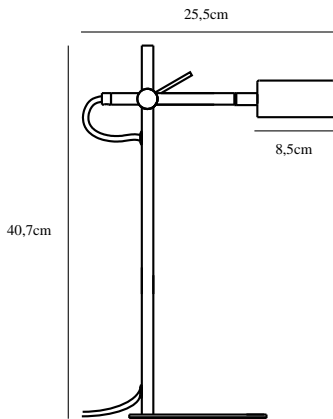

# CLYDE | TABLE LIGHTING | BLACK

2010835003

nordlux®

Voltage (V): 230 Volt  
IP degree if the fixture includes two types of IP degree: IP20  
Class (Class I, Class II, Class III): Class 2 (Double isolated)  
Lampholder type (eg, E27/E14, etc): LED Module  
Switch placement: On the cable

Primary material: Metal  
Secondary material: Plastic  
Color of the cable: Black  
Length of the cable (cm): 150  
Is the cable replaceable: False

Color: Black  
Height (cm): 40.7  
Width (cm): 15  
Tube Diameter (cm): 1.15  
Shade Diameter (cm): 8.5  
Length (cm): 25.5  
Tilt Angle (°): 130

EAN: 5704924001185  
TUN: 2100604  
Item Number: 2010835003  
Pcs Per Master Carton: 3

Sales Box Height (cm): 43.5  
Sales Box Width (cm): 5.5  
Sales Box Depth (cm): 18.5  
Sales Box Volume m<sup>3</sup>: 0.0044  
Net weight of the luminaire (kg): 1.4