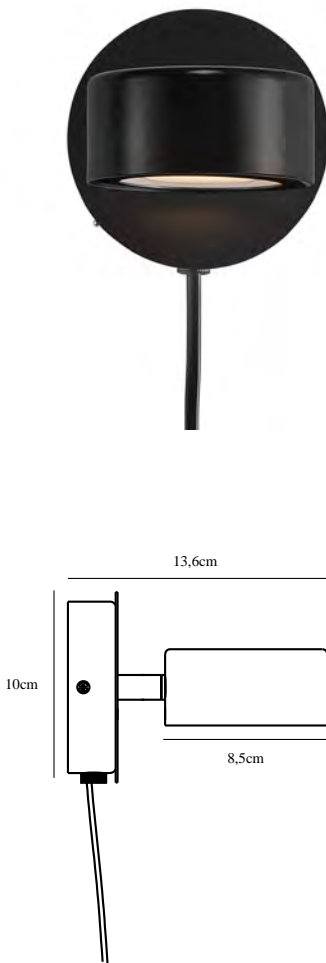

# CLYDE | WALL LIGHTING | BLACK

2010821003

nordlux®

Voltage (V): 230 Volt  
IP degree if the fixture includes  
two types of IP degree: IP20  
Class (Class I, Class II, Class III):  
Class 2 (Double isolated)  
Lampholder type (eg, E27/E14,  
etc): LED Module  
Dimmerable: True  
Switch placement: On the cable

Primary material: Metal  
Secondary material: Plastic  
Color of the cable: Black  
Length of the cable (cm): 150  
Is the cable replaceable: True

Color: Black  
Height (cm): 10  
Width (cm): 10  
Shade Diameter (cm): 8.5  
Projection (cm): 13.6  
Tilt Angle (°): 320

EAN: 5704924001178  
TUN: 2100603  
Item Number: 2010821003  
Pcs Per Master Carton: 3

Sales Box Height (cm): 14  
Sales Box Width(cm): 12  
Sales Box Depth (cm): 12  
Sales Box Volume m<sup>3</sup> : 0.002  
Net weight of the luminaire (kg):  
0.35

Useful Lumen (lm): 350  
Color Temperature (K): 2700  
Ra-value : 80  
Lifetime (h): 25000  
Spread Angle (°) (beam angle of  
luminaire): 120  
Candela (cd) (for directional  
lamp only): 0  
Energy Class: F