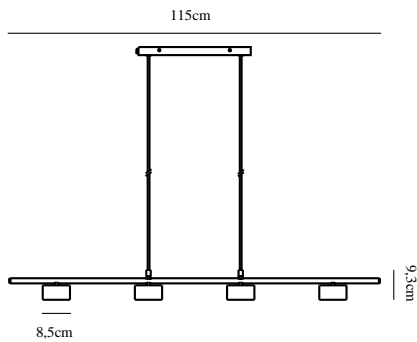

CLYDE | SPOTS | BLACK

2010813003

nordlux®

Voltage (V): 230 Volt
IP degree if the fixture includes
two types of IP degree: IP20
Class (Class I, Class II, Class III):
Class 2 (Double isolated)
Lampholder type (eg, E27/E14,
etc): LED Module

Primary material: Metal
Secondary material: Plastic
Color of the cable: Black
Length of the cable (cm): 200
Is the cable replaceable: False

Color: Black
Height (cm): 9.3
Width (cm): 8.5
Length (cm): 115

EAN: 5704924001161
TUN: 2100602
Item Number: 2010813003
Pcs Per Master Carton: 2

Sales Box Height (cm): 93
Sales Box Width(cm): 11
Sales Box Depth (cm): 23.5
Sales Box Volume m³ : 0.024
Net weight of the luminaire (kg): 2

Useful Lumen (lm): 350
Color Temperature (K): 2700
Ra-value : 80
Lifetime (h): 25000
Spread Angle (°) (beam angle of
luminaire): 120
Candela (cd) (for directional
lamp only): 0
Energy Class: F

• Scandinavian minimalistic design

Slim Nordic design and innovative technology are combined in the most compelling way in the Clyde series. Clyde has a built-in moodmaker function, which allows you to adjust the light in three steps according to needs and situation from your regular wall switch.