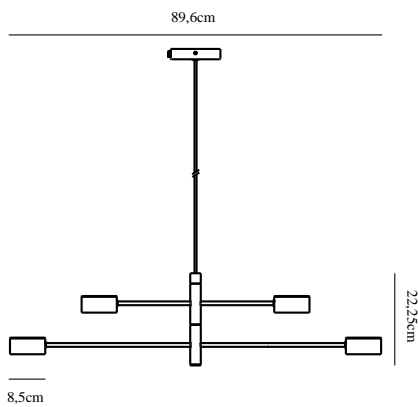

CLYDE | PENDANTS/SUSPENDED LIGHTING | BLACK

2010803003

Voltage (V): 230 Volt
IP degree if the fixture includes two types of IP degree: IP20
Class (Class I, Class II, Class III): Class 2 (Double isolated)
Lampholder type (eg, E27/E14, etc): LED Module

Primary material: Metal
Secondary material: Plastic
Color of the cable: Black
Length of the cable (cm): 200
Is the cable replaceable: False

Color: Black
Height (cm): 22.25
Width (cm): 8.5
Shade Diameter (cm): 8.5
Length (cm): 89.6
Tilt Angle (°): 320

EAN: 5704924001154
TUN: 2100601
Item Number: 2010803003
Pcs Per Master Carton: 2

Sales Box Height (cm): 93
Sales Box Width(cm): 11
Sales Box Depth (cm): 23.5
Sales Box Volume m³ : 0.024
Net weight of the luminaire (kg): 2

Useful Lumen (lm): 350
Color Temperature (K): 2700
Ra-value : 80
Lifetime (h): 25000
Spread Angle (°) (beam angle of luminaire): 120
Candela (cd) (for directional lamp only): 0
Energy Class: F

- Minimalistic design • 3-step moodmaker with memory function
- 350 lumen per head • Scandinavian minimalistic design

Slim Nordic design and innovative technology are combined in the most compelling way in the Clyde series. Clyde has a built-in moodmaker function, which allows you to adjust the light in three steps according to needs and situation from your regular wall switch.

If you have a long dining- or kitchen table, Clyde is the perfect pendant as the four light sources emit lots of light. With the thin design, the pendant does not cut the visibility or take up any unnecessary space in the room. Moreover, the built-in moodmaker function enables you to change the light from a functional light when the kids are doing homework to a warm cozy light when eating dinner with friend and family.

www.nordlux.com

nordlux®