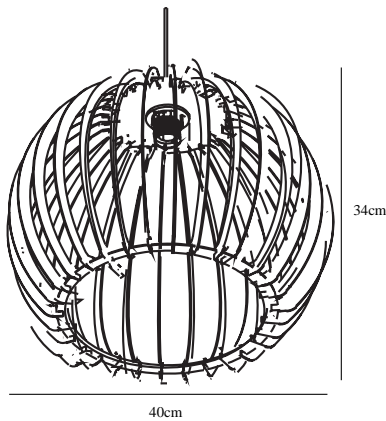

CHINO 40 | PENDANTS/SUSPENDED LIGHTING | NATURE(BROWN)

nordlux®

84843014

Voltage (V): 230 Volt
IP degree if the fixture includes two types of IP degree: IP20
Maximum compatible bulb wattage (W): 60W
Class (Class I, Class II, Class III): Class 2 (Double isolated)
Lampholder type (eg, E27/E14, etc): E27
Dimmerable: Yes with compatible bulb

Primary material: Wood
Color of the cable: Black
Length of the cable (cm): 250
Is the cable replaceable: False

Color: Nature(brown)
Height (cm): 34
Shade Diameter (cm): 40
EAN: 5701581346482
TUN: 1850669
Item Number: 84843014
Pcs Per Master Carton: 3

Sales Box Height (cm): 9
Sales Box Width(cm): 33
Sales Box Depth (cm): 34
Sales Box Volume m³ : 0.0101
Net weight of the luminaire (kg): 0.33

• Nature style

Pendant light in a graphic design, with a shade composed of wooden slats providing pleasant light distribution. When the light bulb is visible between the slats, it is recommended to supply the light with a decorative bulb. The light is ideal over the kitchen or dining table – the light bulb is not included.