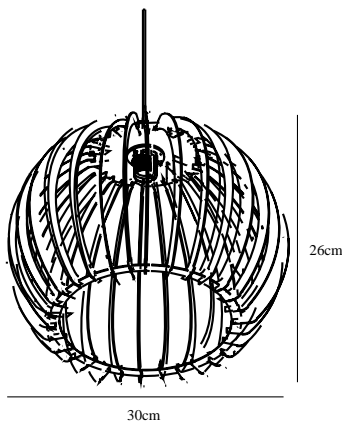

CHINO 30 | PENDANTS/SUSPENDED LIGHTING | NATURE(BROWN)

nordlux®

84833014

Voltage (V): 230 Volt
IP degree if the fixture includes two types of IP degree: IP20
Maximum compatible bulb wattage (W): 60W
Class (Class I, Class II, Class III): Class 2 (Double isolated)
Lampholder type (eg, E27/E14, etc): E27
Dimmerable: Yes with compatible bulb

Primary material: Wood
Color of the cable: Black
Length of the cable (cm): 250
Is the cable replaceable: False

Color: Nature(brown)
Height (cm): 26
Shade Diameter (cm): 30
EAN: 5701581346383
TUN: 1850668
Item Number: 84833014
Pcs Per Master Carton: 3

Sales Box Height (cm): 9
Sales Box Width(cm): 25
Sales Box Depth (cm): 25
Sales Box Volume m³ : 0.0056
Net weight of the luminaire (kg): 0.3

• Nature style • Nature style

Pendant light in a graphic design, with a shade composed of wooden slats providing pleasant light distribution. When the light bulb is visible between the slats, it is recommended to supply the light with a decorative bulb. The light is ideal over the kitchen or dining table – the light bulb is not included.