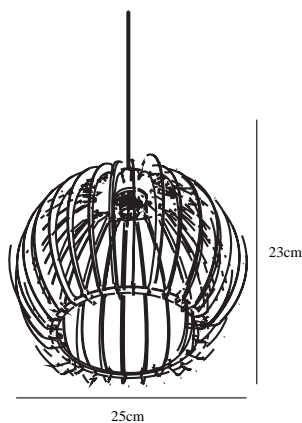

CHINO 25 | PENDANTS/SUSPENDED LIGHTING | NATURE(BROWN)

nordlux®

84823014

Voltage (V): 230 Volt
IP degree if the fixture includes
two types of IP degree: IP20
Maximum compatible bulb
wattage (W): 60W
Class (Class I, Class II, Class III):
Class 2 (Double isolated)
Lampholder type (eg, E27/E14,
etc): E27
Dimmerable: Yes with compatible
bulb

Primary material: Wood
Color of the cable: Black
Length of the cable (cm): 250
Is the cable replaceable: False

Color: Nature(brown)
Height (cm): 23
Shade Diameter (cm): 25
EAN: 5701581346284
TUN: 1850667
Item Number: 84823014
Pcs Per Master Carton: 3

Sales Box Height (cm): 9
Sales Box Width(cm): 22
Sales Box Depth (cm): 22
Sales Box Volume m³ : 0.0044
Net weight of the luminaire (kg):
0.27

• Nature style • Nature style

Pendant light in a graphic design, with a shade composed of wooden slats providing pleasant light distribution. When the light bulb is visible between the slats, it is recommended to supply the light with a decorative bulb. The light is ideal over the kitchen or dining table – the light bulb is not included.