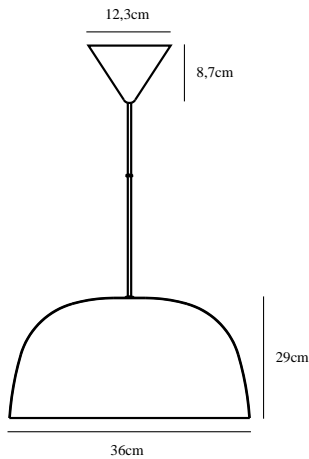

CERA | PENDANTS/SUSPENDED LIGHTING | BRASS

nordlux®

2010203035

Voltage (V): 230 Volt
IP degree if the fixture includes two types of IP degree: IP20
Maximum compatible bulb wattage (W): 60W
Class (Class I, Class II, Class III): Class 2 (Double isolated)
Lampholder type (eg, E27/E14, etc): E27

Primary material: Metal
Color of the cable: Black
Length of the cable (cm): 200
Is the cable replaceable: False

Color: Brass
Width (cm): 36
Shade Diameter (cm): 36
Shade Height (cm): 29
Lenght (cm): 36
EAN: 5704924001314
TUN: 2100506
Item Number: 2010203035

Pcs Per Master Carton: 2
Sales Box Height (cm): 20
Sales Box Width(cm): 38
Sales Box Depth (cm): 38
Sales Box Volume m³ : 0.0289
Net weight of the luminaire (kg): 1.26

• Contemporary art deco style

The brass trend is increasing everywhere - also for lamps and complements the minimalistic Nordic design style in the most beautiful way. Cera is made of brass that adds warmth, coziness and exclusivity to the bright interior design. The round shape of the lampshade creates nice visual volume to the slim frame.