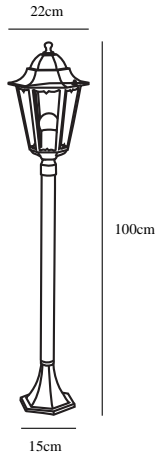

# CARDIFF | GARDEN LIGHTING | BLACK

74398003

nordlux®

Voltage (V): 230 Volt  
IP degree if the fixture includes two types of IP degree: IP44  
Maximum compatible bulb wattage (W): 60W  
Class (Class I, Class II, Class III): Class 1 (Earth contact)  
Lampholder type (eg, E27/E14, etc): E27  
Parallel connection possible?: True

Primary material: Aluminium  
Secondary material: Glass  
Color of the Glass: Clear

Color: Black  
Height (cm): 100  
Width (cm): 21  
Tube Diameter (cm): 4  
Shade Diameter (cm): 22  
Base Dimension (cm): 15  
EAN: 5701581256972  
TUN: 1382547  
Item Number: 74398003

Pcs Per Master Carton: 3  
Sales Box Height (cm): 43  
Sales Box Width(cm): 21  
Sales Box Depth (cm): 25  
Sales Box Volume m<sup>3</sup> : 0.0226  
Net weight of the luminaire (kg): 1.579

## • Romantic design

Cardiff outdoor pillar light. The elegant pillar light has a height of 100 cm and is made of black lacquered aluminium. The pillar light can be used to illuminate the walkway leading to the front door.