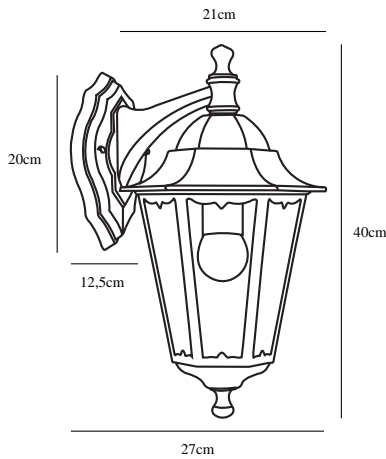

# CARDIFF DOWN | WALL LIGHTING | BLACK

74381003

nordlux®

Voltage (V): 230 Volt  
IP degree if the fixture includes two types of IP degree: IP44  
Maximum compatible bulb wattage (W): 60W  
Class (Class I, Class II, Class III): Class 1 (Earth contact)  
Lampholder type (eg, E27/E14, etc): E27  
Parallel connection possible?: False

Primary material: Aluminium  
Secondary material: Glass  
Color of the Glass: Clear

Color: Black  
Height (cm): 40  
Width (cm): 21  
Projection (cm): 27  
EAN: 5701581256873  
TUN: 1382549  
Item Number: 74381003

Pcs Per Master Carton: 3  
Sales Box Height (cm): 30  
Sales Box Width(cm): 24  
Sales Box Depth (cm): 29  
Sales Box Volume m<sup>3</sup> : 0.0209  
Net weight of the luminaire (kg): 1.245

• Romantic design • Romantic design