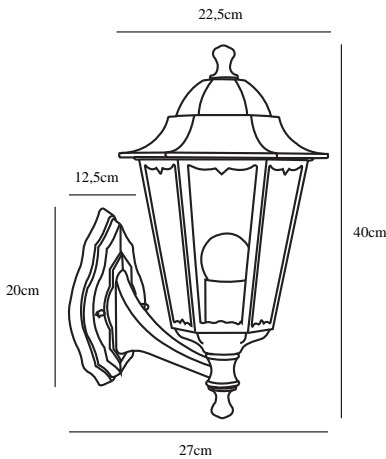

CARDIFF UP | WALL LIGHTING | BLACK

74371003

nordlux®

Voltage (V): 230 Volt
IP degree if the fixture includes two types of IP degree: IP44
Maximum compatible bulb wattage (W): 60W
Class (Class I, Class II, Class III): Class 1 (Earth contact)
Lampholder type (eg, E27/E14, etc): E27
Parallel connection possible?: False

Color: Black
Height (cm): 40
Width (cm): 22.5
Projection (cm): 27
EAN: 5701581256774
TUN: 1382552
Item Number: 74371003

Pcs Per Master Carton: 3
Sales Box Height (cm): 27
Sales Box Width(cm): 27
Sales Box Depth (cm): 23
Sales Box Volume m³ : 0.0168
Net weight of the luminaire (kg): 1.245

Primary material: Aluminium
Secondary material: Glass
Color of the Glass: Clear

• Romantic design • Romantic design

Cardiff is an elegant upward facing outdoor wall light from Nordlux. The wall light is made from black lacquered aluminium with clear lantern glass.