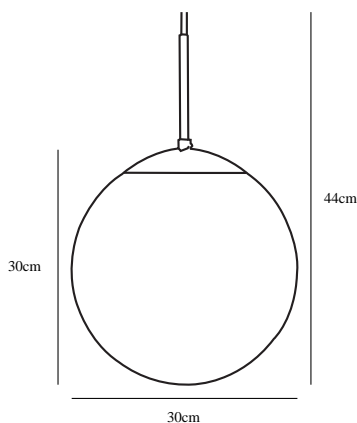

# CAFE 30 | PENDANTS/SUSPENDED LIGHTING

39583001

nordlux®

Voltage (V): 230 Volt  
IP degree if the fixture includes two types of IP degree: IP20  
Maximum compatible bulb wattage (W): 25W  
Class (Class I, Class II, Class III): Class 2 (Double isolated)  
Lampholder type (eg, E27/E14, etc): E27  
Dimmerable: Yes with compatible bulb

Height (cm): 44  
Shade Diameter (cm): 30  
Shade Height (cm): 30  
EAN: 5701581104013  
TUN: 5926935  
Item Number: 39583001  
Pcs Per Master Carton: 3

Sales Box Height (cm): 37  
Sales Box Width(cm): 36  
Sales Box Depth (cm): 36  
Sales Box Volume m<sup>3</sup> : 0.048  
Net weight of the luminaire (kg): 0.829

Primary material: Glass  
Secondary material: Metal  
Color of the Glass: Opal white  
Color of the cable: Clear  
Length of the cable (cm): 180  
Is the cable replaceable: False

• Glass • Glamorous modern style