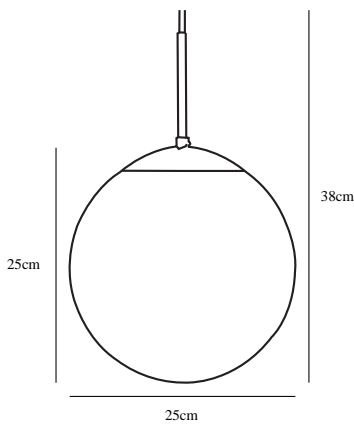

CAFE 25 | PENDANTS/SUSPENDED LIGHTING

39573001

nordlux®

Voltage (V): 230 Volt
IP degree if the fixture includes two types of IP degree: IP20
Maximum compatible bulb wattage (W): 25W
Class (Class I, Class II, Class III): Class 2 (Double isolated)
Lampholder type (eg, E27/E14, etc): E27
Dimmerable: Yes with compatible bulb

Height (cm): 38
Shade Diameter (cm): 25
Shade Height (cm): 25
EAN: 5701581103016
TUN: 5927037
Item Number: 39573001
Pcs Per Master Carton: 3

Sales Box Height (cm): 32
Sales Box Width(cm): 31
Sales Box Depth (cm): 31
Sales Box Volume m³ : 0.0308
Net weight of the luminaire (kg): 0.681

Primary material: Glass
Secondary material: Metal
Color of the Glass: Opal white
Color of the cable: Clear
Length of the cable (cm): 180
Is the cable replaceable: False

• Glamorous modern style

Simple and beautiful pendant light in glass from Nordlux. Elegant lighting for hanging above your kitchen table or in the hallway.