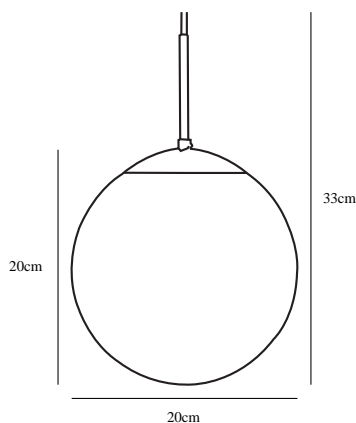

CAFE 20 | PENDANTS/SUSPENDED LIGHTING

39563001

nordlux®

Voltage (V): 230 Volt
IP degree if the fixture includes two types of IP degree: IP20
Maximum compatible bulb wattage (W): 15W
Class (Class I, Class II, Class III): Class 2 (Double isolated)
Lampholder type (eg, E27/E14, etc): E27
Dimmerable: Yes with compatible bulb

Height (cm): 33
Shade Diameter (cm): 20
Shade Height (cm): 20
EAN: 5701581102019
TUN: 5927039
Item Number: 39563001
Pcs Per Master Carton: 3

Sales Box Height (cm): 27
Sales Box Width(cm): 26
Sales Box Depth (cm): 26
Sales Box Volume m³ : 0.0183
Net weight of the luminaire (kg): 0.514

Primary material: Glass
Secondary material: Metal
Color of the Glass: Opal white
Color of the cable: Clear
Length of the cable (cm): 180
Is the cable replaceable: False

• Glamorous modern style

Simple and beautiful pendant light in glass from Nordlux. Elegant lighting for hanging above your kitchen table or in the hallway.