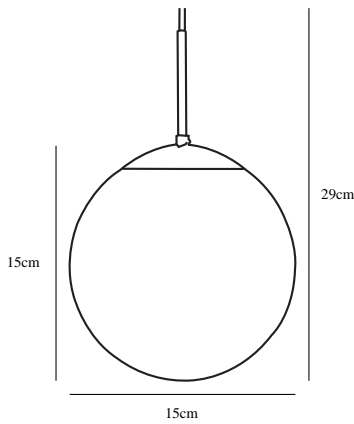

CAFE 15 | PENDANTS/SUSPENDED LIGHTING

39553001

nordlux®

Voltage (V): 230 Volt
IP degree if the fixture includes
two types of IP degree: IP20
Maximum compatible bulb
wattage (W): 15W
Class (Class I, Class II, Class III):
Class 2 (Double isolated)
Lampholder type (eg, E27/E14,
etc): E27
Dimmerable: Yes with compatible
bulb

Primary material: Glass
Secondary material: Metal
Color of the Glass: Opal white
Color of the cable: Clear
Length of the cable (cm): 180
Is the cable replaceable: False

Height (cm): 29
Shade Diameter (cm): 15
Shade Height (cm): 15
EAN: 5701581101012
TUN: 5927002
Item Number: 39553001
Pcs Per Master Carton: 3

Sales Box Height (cm): 20.5
Sales Box Width(cm): 20.5
Sales Box Depth (cm): 21.5
Sales Box Volume m³ : 0.009
Net weight of the luminaire (kg):
0.442

• Glass • Glamorous modern style

Simple and beautiful pendant light in glass from Nordlux. Elegant lighting for hanging above your kitchen table or in the hallway.