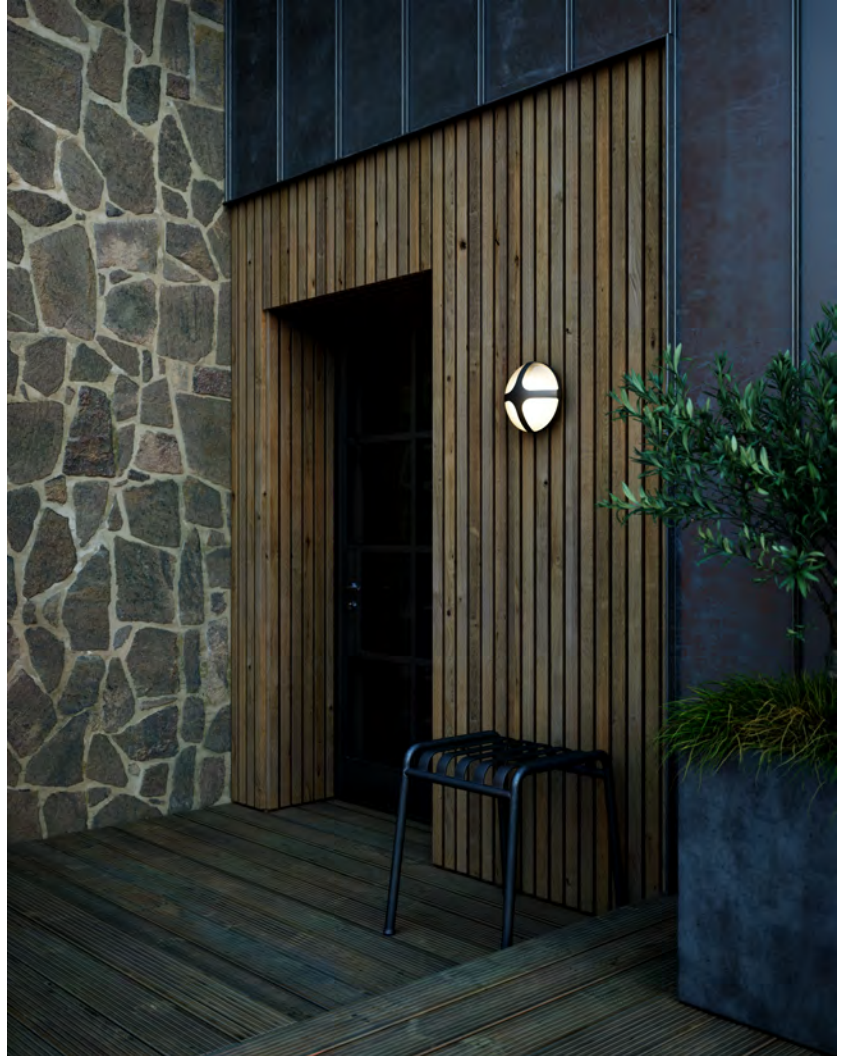

CROSS 20 | WALL LIGHTING | BLACK

2118121003

nordlux®

Voltage (V): 230 Volt
IP degree if the fixture includes two types of IP degree: IP54
Maximum compatible bulb wattage (W): 15W
Class (Class I, Class II, Class III): Class 1 (Earth contact)
Lampholder type (eg, E27/E14, etc): E14
Parallel connection possible?: True

Color: Black
Height (cm): 20.5
Width (cm): 10.4
Length (cm): 20.5
Projection (cm): 10.4
EAN: 5704924004513
TUN: 2140626
Item Number: 2118121003

Pcs Per Master Carton: 3
Sales Box Height (cm): 21.5
Sales Box Width(cm): 11.5
Sales Box Depth (cm): 21.5
Sales Box Volume m³ : 0.0053
Net weight of the luminaire (kg): 0.45

Primary material: Aluminium
Secondary material: Plastic
Color of the Glass: Opal white

- Classic and modern design
- Like a piece of jewellery for your house
- Well suited for Nordlux Smart Bulb
- Classic and modern design

The round, minimalist design expression of the Cross wall light by Maria Berntsen will embellish any exterior design - almost like a piece of jewellery for your home. Emits a warm, diffused light that creates an inviting atmosphere for your outdoor areas.

Made from hardened anodized aluminium.