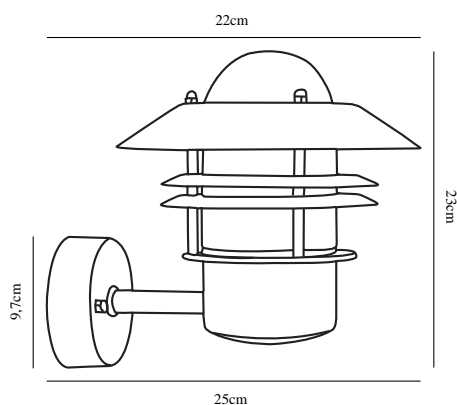

BLOKHUS UP | WALL LIGHTING | STAINLESS STEEL

25011034

nordlux®

Voltage (V): 230 Volt
IP degree if the fixture includes two types of IP degree: IP54
Maximum compatible bulb wattage (W): 60W
Class (Class I, Class II, Class III): Class 1 (Earth contact)
Lampholder type (eg, E27/E14, etc): E27
Parallel connection possible?: True

Color: Stainless steel
Height (cm): 23
Shade Diameter (cm): 22
Projection (cm): 25
EAN: 5701581117044
TUN: 5061469
Item Number: 25011034
Pcs Per Master Carton: 3

Sales Box Height (cm): 23
Sales Box Width(cm): 23
Sales Box Depth (cm): 22
Sales Box Volume m³ : 0.0116
Net weight of the luminaire (kg): 1.24

Primary material: Stainless steel
Secondary material: Glass
Color of the Glass: Clear

• Build-in parallel connection • Build-in parallel connection

A classic light fixture from Nordlux, suitable for mounting in the driveway, at the entrance, on the terrace, or on the patio. This model is designed with an upward facing lampshade.