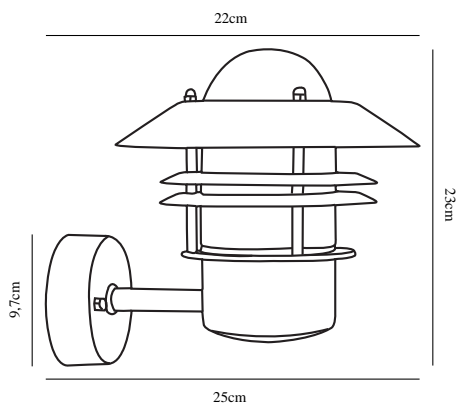

BLOKHUS UP | WALL LIGHTING | GALVANIZED

25011031

nordlux®

Voltage (V): 230 Volt
IP degree if the fixture includes two types of IP degree: IP54
Maximum compatible bulb wattage (W): 60W
Class (Class I, Class II, Class III):
Class 1 (Earth contact)
Lampholder type (eg, E27/E14, etc): E27
Parallel connection possible?: True

Color: Galvanized
Height (cm): 23
Shade Diameter (cm): 22
Projection (cm): 25
EAN: 5701581116047
TUN: 5061442
Item Number: 25011031
Pcs Per Master Carton: 3

Sales Box Height (cm): 22.5
Sales Box Width(cm): 23
Sales Box Depth (cm): 22
Sales Box Volume m³ : 0.0114
Net weight of the luminaire (kg): 1.24

Primary material: Galvanized steel
Secondary material: Glass
Color of the Glass: Clear

• Build-in parallel connection • Build-in parallel connection

A classic light fixture from Nordlux, suitable for mounting in the driveway, at the entrance, on the terrace, or on the patio. This model is designed with an upward facing lampshade.