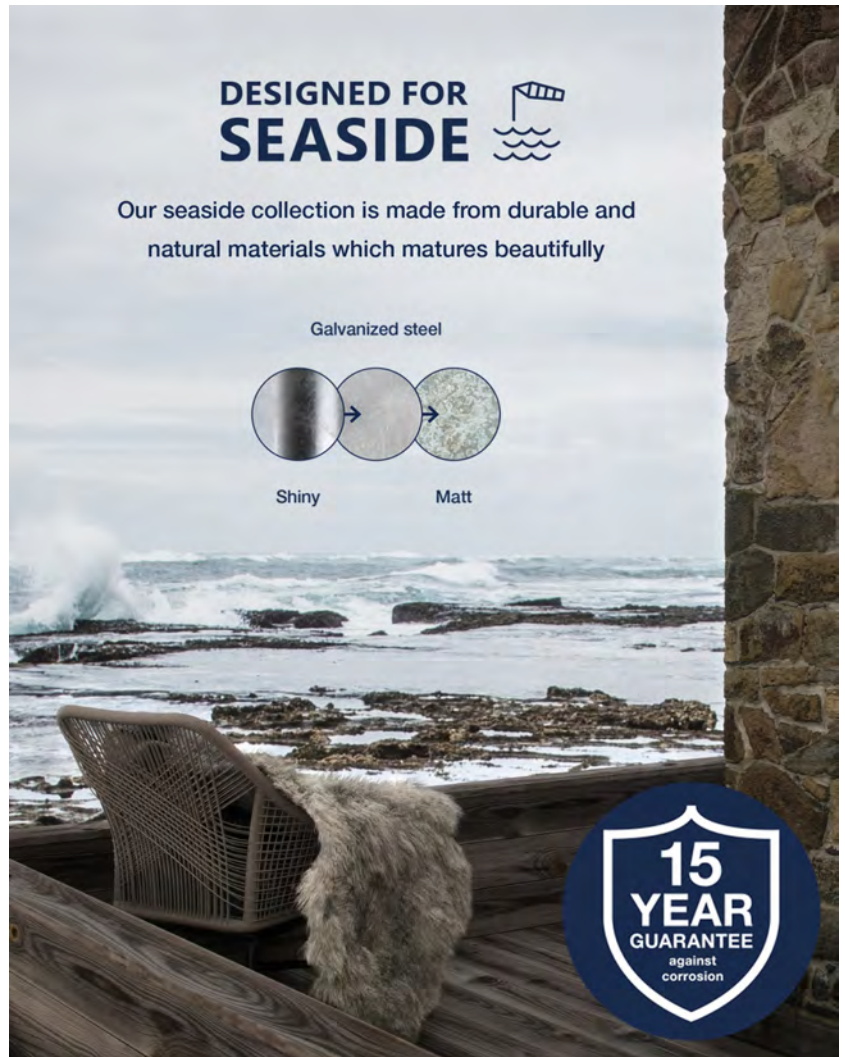

BLOKHUS UP | WALL LIGHTING | GALVANIZED

25011031

nordlux®

Voltage (V): 230 Volt
IP degree if the fixture includes two types of IP degree: IP54
Maximum compatible bulb wattage (W): 60W
Class (Class I, Class II, Class III):
Class 1 (Earth contact)
Lampholder type (eg, E27/E14, etc): E27
Parallel connection possible?: True

Color: Galvanized
Height (cm): 23
Shade Diameter (cm): 22
Projection (cm): 25
EAN: 5701581116047
TUN: 5061442
Item Number: 25011031
Pcs Per Master Carton: 3

Sales Box Height (cm): 22.5
Sales Box Width(cm): 23
Sales Box Depth (cm): 22
Sales Box Volume m³ : 0.0114
Net weight of the luminaire (kg): 1.24

Primary material: Galvanized steel
Secondary material: Glass
Color of the Glass: Clear

• Build-in parallel connection • Build-in parallel connection

A classic light fixture from Nordlux, suitable for mounting in the driveway, at the entrance, on the terrace, or on the patio. This model is designed with an upward facing lampshade.

The galvanised finish makes the light fixture resistant to the Nordic climate. We recommend light fixtures in galvanised steel for coastal areas.